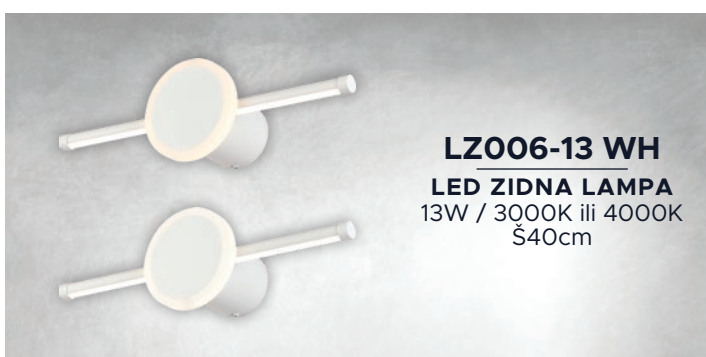

LZ006-13 WH
LED ZIDNA LAMPA
13W / 3000K ili 4000K
Š40cm