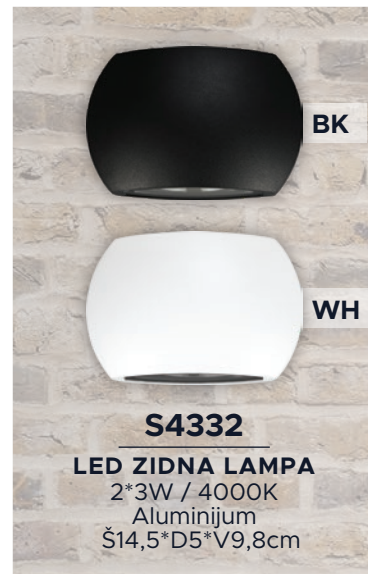

LZ006-15 WH
LED ZIDNA LAMPA
15W / 3000K ili 4000K
Š60cm

LZ150-8 CH
LED ZIDNA LAMPA
8W / 3000K
Š40cm

LZ150-12 CH
LED ZIDNA LAMPA
12W / 3000K
Š60cm

LZ150-16 CH
LED ZIDNA LAMPA
16W / 3000K
Š80cm

S4343 BK
LED ZIDNA LAMPA
10W / 4000K
Aluminijum
Š11*D10,5*V21cm