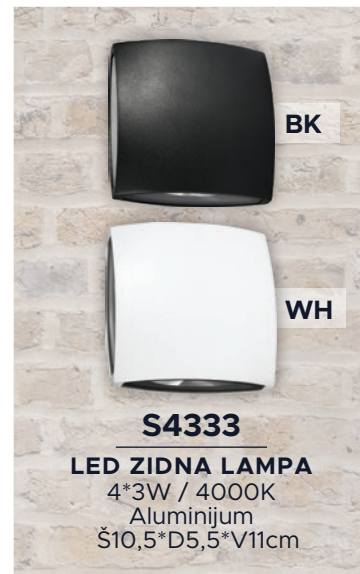

LZ006-15 WH
LED ZIDNA LAMPA
15W / 3000K ili 4000K
Š60cm

LZ150-8 CH
LED ZIDNA LAMPA
8W / 3000K
Š40cm

LZ150-12 CH
LED ZIDNA LAMPA
12W / 3000K
Š60cm

LZ150-16 CH
LED ZIDNA LAMPA
16W / 3000K
Š80cm

S4343 BK
LED ZIDNA LAMPA
10W / 4000K
Aluminijum
Š11*D10,5*V21cm